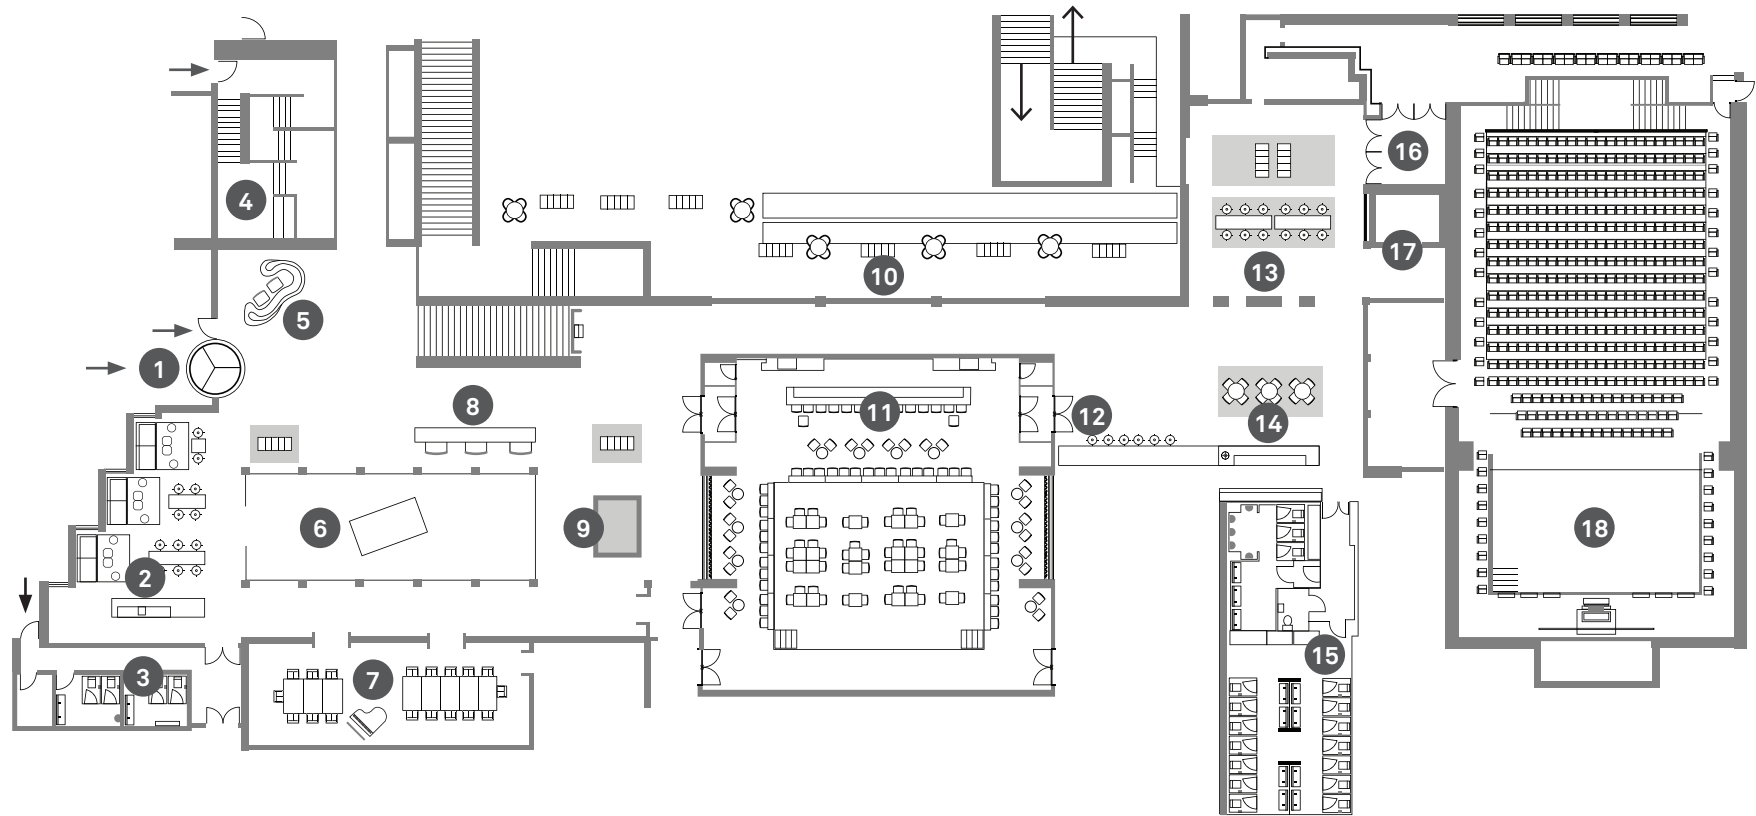

בניין מרכזי - קומת כניסה | Main building - Entrance Level

- 1 Main entrance
- 2 Espresso bar
- 3 Bathroom
- 4 Day room
- 5 Front desk
- 6 Patio

- 7 Artist studio
- 8 Show tickets desk
- 9 Elevator
- 10 Foyer terrace
- 11 The Cube
- 12 The Cube entrance

- 13 Foyer
- 14 Espresso bar
- 15 Bathrooms
- 16 Elma Hall entrance
- 17 Elma Hall elevator
- 18 Elma Hall