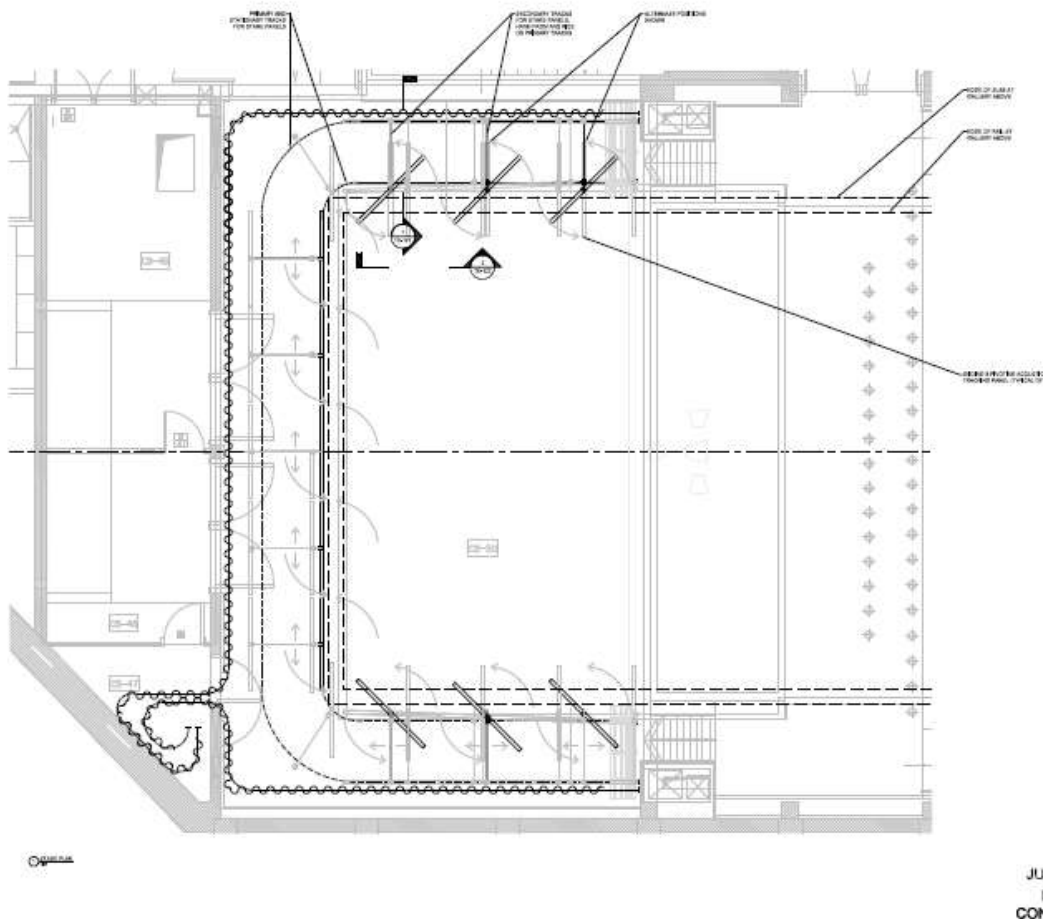

Arts Complex Luxury Hotel

Elma Hall Tech Specifications

Stage:

Width: 14.97m - 11.00m

Depth: Back wall to edge of pit: 11.5 m
Gallery to edge of pit: 8.8m

Orchestra Pit : width: 11 m

Depth: 2.97 m

Height: 8m (Fixed stage to fly bars)

Arts Complex Luxury Hotel

The Cube Tech Specifications

Stage Width 14,870 mm

3,140 mm

Performing stage varies as needed by 5 Unistage units 1mx2m

Room height clear 3,200 mm

Cross of steel pipe in each ceiling coffer for production lighting